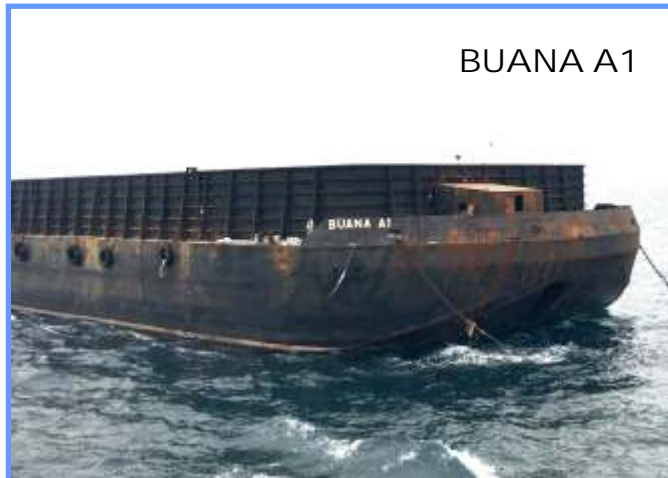

BARGE

BUANA A1

Length
91.5 M

Beam
24.4M

DWT
7,640 MT

Class
BV

Flag
Panama